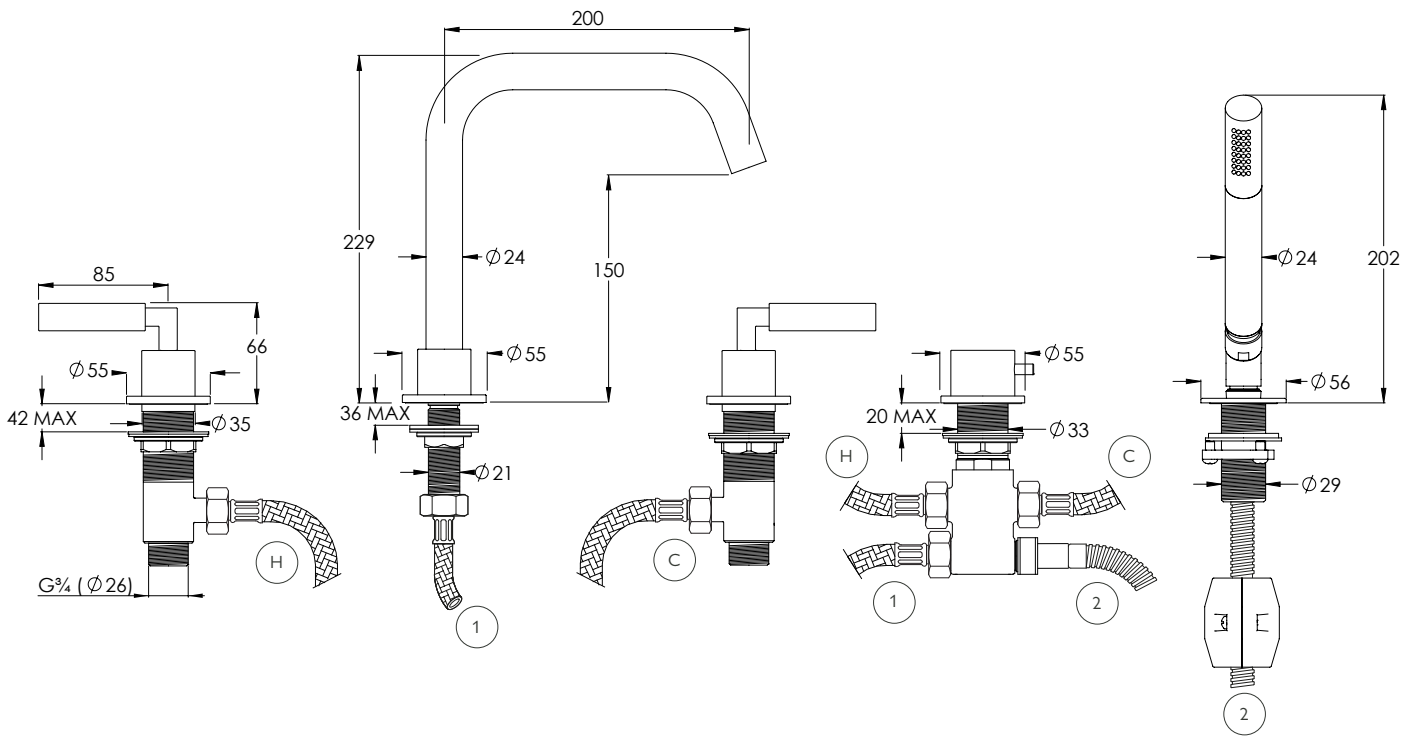

COALBROOK

ZU2000

5 HOLE DECK MOUNTED BATH FILLER
WITH PULL OUT HANDSPRAY

DATE: 02/09/21

REVISION: A

DIMENSIONS IN MILLIMETRES

WHILST EVERY EFFORT IS MADE TO ENSURE THE ACCURACY OF THESE DATA SHEETS THEY ARE SUBJECT TO CHANGE WITHOUT NOTICE AS PART OF THE COMPANY'S PRODUCT DEVELOPMENT PROCESS